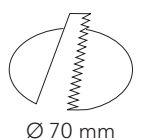

- GY 5,3 DICHROICH BULB
- MAX 50 W
- DIE-CAST ALUMINIUM BODY

MATT WHITE