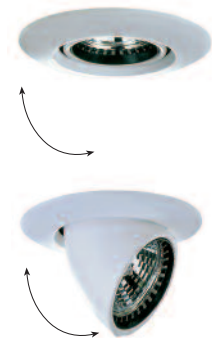

Smooth

2203 Smooth

50 watt - MR 16

- GY 5,3 DICHROICH BULB
- MAX 50 W
- DIE-CAST ALUMINIUM BODY

MATT WHITE

MATT BLACK

SATIN-ZAPON

CHROME

2241 Smooth

50 watt - MR 16

- GY 5,3 DICHROICH BULB
- MAX 50 W
- DIE-CAST ALUMINIUM BODY

MATT WHITE

MATT BLACK

SATIN-ZAPON

CHROME

221 Smooth

50 watt - MR 16

- GY 5,3 DICHROICH BULB
- MAX 50 W
- DIE-CAST ALUMINIUM BODY

MATT WHITE

MATT BLACK

SATIN-ZAPON

CHROME