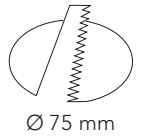

Smooth

2203 Smooth

50 watt - MR 16

- GY 5,3 DICHROICH BULB
- MAX 50 W
- DIE-CAST ALUMINIUM BODY

MATT WHITE

MATT BLACK

SATIN-ZAPON

CHROME