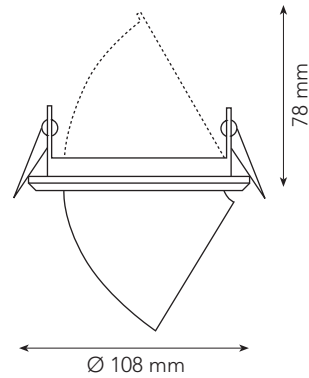

2241 Smooth

50 watt - MR 16

- GY 5,3 DICHROICH BULB
- MAX 50 W
- DIE-CAST ALUMINIUM BODY