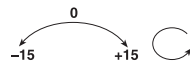

2241 Smooth

50 watt - MR 16