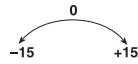

Smooth

2203 Smooth

50 watt - MR 16

- GY 5,3 DICHROICH BULB
- MAX 50 W
- DIE-CAST ALUMINIUM BODY

MATT WHITE

MATT BLACK

SATIN-ZAPON

CHROME