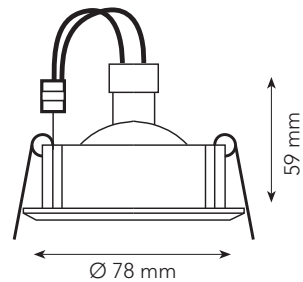

50 watt - MR 16

- GY 5,3 DICHROICH BULB
- MAX 50 W
- DIE-CAST ALUMINIUM BODY

MATT WHITE

MATT BLACK

SATIN-ZAPON

CHROME