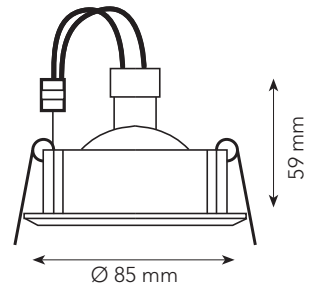

Smooth

2203 Smooth

50 watt - MR 16

- GY 5,3 DICHROICH BULB
- MAX 50 W
- DIE-CAST ALUMINIUM BODY

MATT WHITE

MATT BLACK

SATIN-ZAPON

CHROME

50 watt - MR 16

- GY 5,3 DICHROICH BULB
- MAX 50 W
- DIE-CAST ALUMINIUM BODY

MATT WHITE

MATT BLACK

SATIN-ZAPON

CHROME