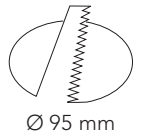

- GY 5,3 DICHROICH BULB
- MAX 50 W
- DIE-CAST ALUMINIUM BODY

MATT WHITE