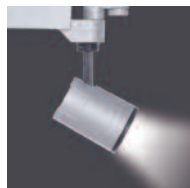

LX5000 *medio*

In order to create different lighting atmospheres. LX5000 reflectors are available in two versions Spot 15° and flood 40°. When ordering, always specify the kind of beam angle you need.

Colours:

- MATT WHITE (ON REQUEST)
- MATT BLACK
- TEXTUR

LX5000

medio
70 watt
electronic

- DIE-CAST ALUMINIUM
- ELECTRONIC BALLAST
- UNIVERSAL ADAPTER
- 20/35/70 WATT METAL HALIDES
- HIT-TC CRI - BASE G8,5
- 220-240 VOLTS - 50-60 HZ

205 mm

LX5000

medio
CDM-R111
70 watt
electronic

- DIE-CAST ALUMINIUM
- ELECTRONIC BALLAST
- UNIVERSAL ADAPTER
- 70 WATT METAL HALIDES
- CDM-R111 - BASE GX8,5
- 220-240 VOTLS - 50-60 HZ

205 mm