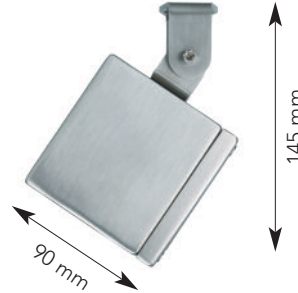

Aquazero
mini IP65

Aquazero
medio IP65

An "Hi-Tech" design, ultra compact but powerful fixtures range. Ideal for indoor and outdoor applications, with limited mounting area, or for accenting delicate architectural or landscape details.

The fully adjustable mounting stem, provides 340° tilt and 360° rotation for easy aiming.

Completely made of stainless steel.

Three main versions available: Halogen 230 V GU 10, Halogen 12 V AR 111 and H.Q.I. metal halides.

Aquazero mini ES 50

- 35 WATT MAX
- ES50 HALOGEN GU 10
- 230 VOLTS CONVENTIONAL
- STAINLESS STEEL BODY
- STAINLESS STEEL BRACKET
- STAINLESS STEEL SCREWS
- SILICON RUBBER GASKETS
- PG 9 CABLE GLAND
- TEMPERED GLASS
- IP65

SEE BULB
FEATURES

Aquazero medio H.Q.I.

- HIT-CRI

- 35 WATT MAX
- HIT-CRI - BASE G12
- 230 VOLTS CONVENTIONAL
- STAINLESS STEEL BODY
- STAINLESS STEEL BRACKET
- STAINLESS STEEL SCREWS
- SILICON RUBBER GASKETS
- PG 9 CABLE GLAND
- TEMPERED GLASS
- IP65