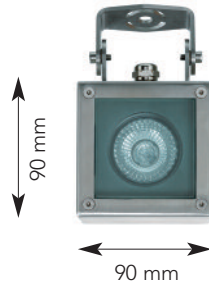

The fully adjustable mounting stem, provides 340° tilt and 360° rotation for easy aiming.

Completely made of stainless steel.

Three main versions available: Halogen 230 V GU 10, Halogen 12 V AR 111 and H.Q.I. metal halides.

Aquazero mini ES 50

- 35 WATT MAX
- ES50 HALOGEN GU 10
- 230 VOLTS CONVENTIONAL
- STAINLESS STEEL BODY
- STAINLESS STEEL BRACKET
- STAINLESS STEEL SCREWS
- SILICON RUBBER GASKETS
- PG 9 CABLE GLAND
- TEMPERED GLASS
- IP65

SEE BULB
FEATURES

Aquazero medio H.Q.I.

- HIT-CRI

- 35 WATT MAX
- HIT-CRI - BASE G12
- 230 VOLTS CONVENTIONAL
- STAINLESS STEEL BODY
- STAINLESS STEEL BRACKET
- STAINLESS STEEL SCREWS
- SILICON RUBBER GASKETS
- PG 9 CABLE GLAND
- TEMPERED GLASS
- IP65