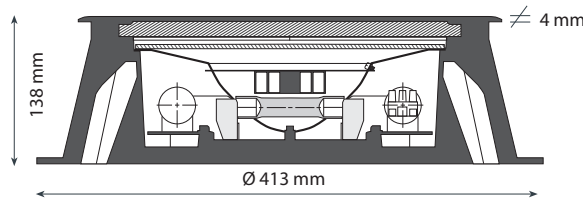

Aquatech

"A" 70 watt

"A" 150 watt

(Asymmetric)

- HIT-DE Rx7s
- 230 V
- 70 or 150 W
- GLASS TEMPERATURE 85°C
- DIE-CAST ALUMINIUM BODY
- DIE-CAST ALUMINIUM CASE
- IP 67
- **DOUBLE GLASS**

		LUX				
H meters		0	45	16	4	1
0.5		60	26	3	1	
1		70	38	14	1	
1.5		90	28	10	6	
5		80	30	7	4	
6		76	31	5	3	
8		64	28	5	2	
8		50	27	6	2	
20		44	25	6	2	
16		26	16	4	2	
14		21	14	4	2	
12		16	12	3	2	

Photometric data measured when luminaires are positioned at 1 m far from the wall

Aquatech

"S" 70 watt

"S" 150 watt

(Symmetric)

- HIT-DE Rx7s
- 230 V
- 70 or 150 W
- GLASS TEMPERATURE 85°C
- DIE-CAST ALUMINIUM BODY
- DIE-CAST ALUMINIUM CASE
- IP 67
- **DOUBLE GLASS**

		LUX				
H meters		0	45	16	4	1
0.5		54	21	3	1	
1		63	38	14	1	
1.5		85	21	10	6	
2		72	24	7	4	
2.5		71	25	5	3	
3		58	23	5	2	
3.5		45	20	6	2	
4		38	19	6	2	
6		19	11	4	2	
7		15	8	4	2	
8		10	6	3	2	

MAX 10.000 KGS
TÜV TESTED