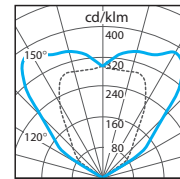

Aquatech

"A" 70 watt

"A" 150 watt

(Asymmetric)

- HIT-DE Rx7s
- 230 V
- 70 or 150 W
- GLASS TEMPERATURE 85°C
- DIE-CAST ALUMINIUM BODY
- DIE-CAST ALUMINIUM CASE
- IP 67
- **DOUBLE GLASS**

		LUX				
H meters		0	45	16	4	1
0.5		60	26	3	1	
1		70	38	14	1	
1.5		90	28	10	6	
5		80	30	7	4	
6		76	31	5	3	
8		64	28	5	2	
8		50	27	6	2	
20		44	25	6	2	
16		26	16	4	2	
14		21	14	4	2	
12		16	12	3	2	

Photometric data measured when luminaires are positioned at 1 m far from the wall

Aquatech

"S" 70 watt

"S" 150 watt

(Symmetric)

- HIT-DE Rx7s
- 230 V
- 70 or 150 W
- GLASS TEMPERATURE 85°C
- DIE-CAST ALUMINIUM BODY
- DIE-CAST ALUMINIUM CASE
- IP 67
- **DOUBLE GLASS**

		LUX				
H meters		0	45	16	4	1
0.5		54	21	3	1	
1		63	38	14	1	
1.5		85	21	10	6	
2		72	24	7	4	
2.5		71	25	5	3	
3		58	23	5	2	
3.5		45	20	6	2	
4		38	19	6	2	
6		19	11	4	2	
7		15	8	4	2	
8		10	6	3	2	

MAX 10.000 KGS
TÜV TESTED