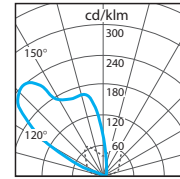

Aquatech

"A" 70 watt

"A" 150 watt

(Asymmetric)

- HIT-DE Rx7s
- 230 V
- 70 or 150 W
- GLASS TEMPERATURE 85°C
- DIE-CAST ALUMINIUM BODY
- DIE-CAST ALUMINIUM CASE
- IP 67
- **DOUBLE GLASS**

		LUX				
H meters		0	45	16	4	1
0.5		60	26	3	1	
1		70	38	14	1	
1.5		90	28	10	6	
5		80	30	7	4	
6		76	31	5	3	
8		64	28	5	2	
8		50	27	6	2	
20		44	25	6	2	
16		26	16	4	2	
14		21	14	4	2	
12		16	12	3	2	

Photometric data measured when luminaires are positioned at 1 m far from the wall

Aquatech

"S" 70 watt

"S" 150 watt

(Symmetric)

- HIT-DE Rx7s
- 230 V
- 70 or 150 W
- GLASS TEMPERATURE 85°C
- DIE-CAST ALUMINIUM BODY
- DIE-CAST ALUMINIUM CASE
- IP 67
- **DOUBLE GLASS**

		LUX				
H meters		0	45	16	4	1
0.5		54	21	3	1	
1		63	38	14	1	
1.5		85	21	10	6	
2		72	24	7	4	
2.5		71	25	5	3	
3		58	23	5	2	
3.5		45	20	6	2	
4		38	19	6	2	
6		19	11	4	2	
7		15	8	4	2	
8		10	6	3	2	

MAX 10.000 KGS
TÜV TESTED