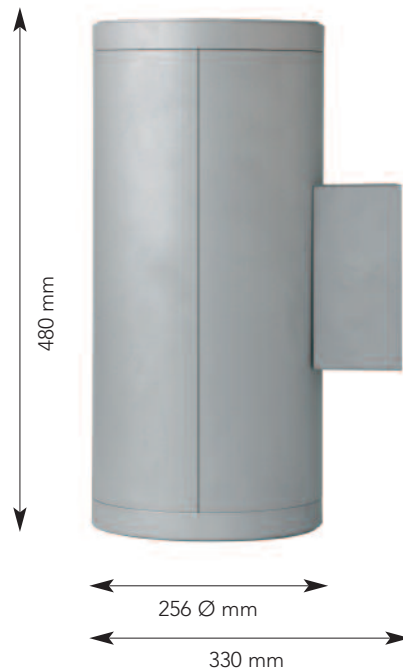

Aquaria *maxi*

Lighting fixture for wall applications.
Die cast aluminium body.
Light beam to be oriented at will.
The IP65 rating, allows for dust-proofing and
water-proofing.
Suitable for fitting in damp surroundings,
both indoors and outdoors.

Colours:

- MATT WHITE (on request)
- MATT BLACK (on request)
- ALUMATT

Aquaria 02 maxi

- MAX 2 x 70 W METAL HALIDES - HIT-CRI
- G12
- CONVENTIONAL BALLAST
- MOVABLE REFLECTORS
- TEMPERED GLASS
- IP 65
- SPOT REFLECTOR 15° (FLOOD REFLECTOR 60° AVAILABLE ON REQUEST)
- SILICONE GASKETS (PHOSHOCHROMED AND POLYESTERE PAINTING)
- MOVABLE REFLECTORS
- DIE-CAST ALUMINIUM

SPOT REFLECTOR 5°
(STANDARD)

Options:

SUPER SPOT 4°
REFLECTOR

FLOOD REFLECTOR 23°
REFLECTOR

DARK-LIGHT ATTACHMENT (ON REQUEST)