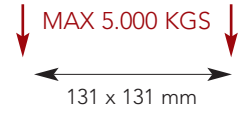

## Aquaquadro mini

35 watt - MR 16

- 12 V - GU 5,3 - MR 16
- FLAT FRAME
- STAINLESS STEEL FRAME
- DIE-CAST ALUMINIUM BODY
- HALF FROSTED GLASS (Standard)
- MOVABLE