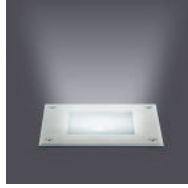

## Aquaquadro *mini / medio*

"Lighting fixture to be floor-recessed.  
Die cast aluminium body.  
The IP 67 protection rating allows for  
dust-proofing and water-proofing,  
even during brief immersions.  
Suitable for fitting in damp surroundings,  
both indoors and outdoors".

## Aquaquadro mini

35 watt - MR 16

- 12 V - GU 5,3 - MR 16
- FLAT FRAME
- STAINLESS STEEL FRAME
- DIE-CAST ALUMINIUM BODY
- HALF FROSTED GLASS (Standard)
- MOVABLE

## Aquaquadro mini

35 watt - ES 50

- 230 V - GU10 - Q PAR 16
- FLAT FRAME
- STAINLESS STEEL FRAME
- DIE-CAST ALUMINIUM BODY
- HALF FROSTED GLASS (Standard)
- FIX

POLYPROPYLENE  
HOUSING FOR RECESS  
(Included)