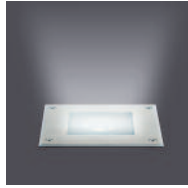

## Aquaquadro *mini / medio*

"Lighting fixture to be floor-recessed.  
Die cast aluminium body.  
The IP 67 protection rating allows for  
dust-proofing and water-proofing,  
even during brief immersions.  
Suitable for fitting in damp surroundings,  
both indoors and outdoors".

## Aquaquadro mini

35 watt - MR 16

- 12 V - GU 5,3 - MR 16
- FLAT FRAME
- STAINLESS STEEL FRAME
- DIE-CAST ALUMINIUM BODY
- HALF FROSTED GLASS (Standard)
- MOVABLE

## Aquaquadro mini

35 watt - ES 50

- 230 V - GU10 - Q PAR 16
- FLAT FRAME
- STAINLESS STEEL FRAME
- DIE-CAST ALUMINIUM BODY
- HALF FROSTED GLASS (Standard)
- FIX

POLYPROPYLENE  
HOUSING FOR RECESS  
(Included)