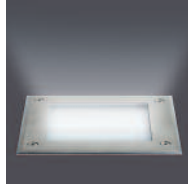

## Aquaquadro *maxi*

"Lighting fixture to be floor-recessed.  
Die cast aluminium body.  
The IP 67 protection rating allows for  
dust-proofing and water-proofing,  
even during brief immersions.  
Suitable for fitting in damp surroundings,  
both indoors and outdoors".

# Aquaquadro maxi

70 watt - G12  
SPOT 10°

- FLAT FRAME
- 230 V - MAX 70 WATT - HIT-DE
- METAL HALIDES
- STAINLESS STEEL FRAME
- DIE-CAST ALUMINIUM BODY
- HALF FROSTED GLASS (Standard)
- IP 67
- DOUBLE WIRE ENTRY
- MOVABLE

# Aquaquadro maxi

70 watt - Rx7s  
FLOOD 60°

- FLAT FRAME
- 230 V - MAX 70 WATT - HIT-DE
- METAL HALIDES
- STAINLESS STEEL FRAME
- DIE-CAST ALUMINIUM BODY
- HALF FROSTED GLASS (Standard)
- IP 67
- DOUBLE WIRE ENTRY
- MOVABLE