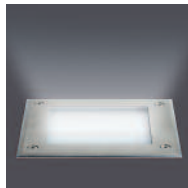

Aquaquadro maxi

70 watt - Rx7s
FLOOD 60°

- FLAT FRAME
- 230 V - MAX 70 WATT - HIT-DE
- METAL HALIDES
- STAINLESS STEEL FRAME
- DIE-CAST ALUMINIUM BODY
- HALF FROSTED GLASS (Standard)
- IP 67
- DOUBLE WIRE ENTRY
- MOVABLE

TOTAL RECESS 200 mm