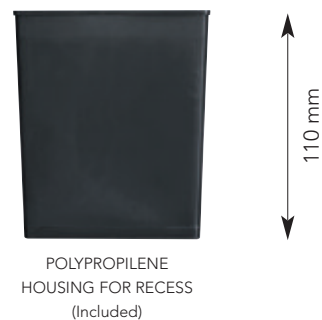

Aquadown mini L.E.D. 3W

This is not a simulation
Total power 12 watt
Distance from the wall 0,05 m
Distance between
Aquadown L.E.D.: 0,4 m

*Warning: Aquadown is not for
underwater use in pools*

Aquadown

Mini L.E.D. 3W
white

Aquaquadro

Mini L.E.D. 3W
white

- STAINLESS STEEL RING
- IP 67
- 3 X 1 WATT POWER L.E.D.
- MOVABLE
- HALF FROSTED GLASS
- 230 VOLT READY TO INSTALL
- SHORT CIRCUIT AND OVERLOAD PROTECTION

Aquaquadro

Mini L.E.D. 3W
blue (option)