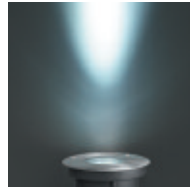

Aquadown mini L.E.D. 3W

This is not a simulation
Total power 12 watt
Distance from the wall 0,05 m
Distance between
Aquadown L.E.D.: 0,4 m

*Warning: Aquadown is not for
underwater use in pools*

Aquadown

Mini L.E.D. 3W
white

- STAINLESS STEEL RING
- IP 67
- 3 X 1 WATT POWER L.E.D.
- MOVABLE
- HALF FROSTED GLASS
- 230 VOLT READY TO INSTALL
- SHORT CIRCUIT AND OVERLOAD PROTECTION

Aquadown

Mini L.E.D. 3W
blue (option)

3 meters silicone wire included

Aquaquadro

Mini L.E.D. 3W
white

- STAINLESS STEEL RING
- IP 67
- 3 X 1 WATT POWER L.E.D.
- MOVABLE
- HALF FROSTED GLASS
- 230 VOLT READY TO INSTALL
- SHORT CIRCUIT AND OVERLOAD PROTECTION

Aquaquadro

Mini L.E.D. 3W
blue (option)