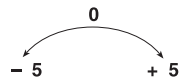

Aquaquadro

Mini L.E.D. 3W
white

- STAINLESS STEEL RING
- IP 67
- 3 X 1 WATT POWER L.E.D.
- MOVABLE
- HALF FROSTED GLASS
- 230 VOLT READY TO INSTALL
- SHORT CIRCUIT AND OVERLOAD PROTECTION