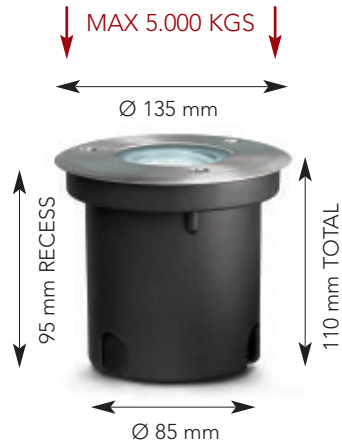

Aquadown mini L.E.D. 3W

This is not a simulation
Total power 12 watt
Distance from the wall 0,05 m
Distance between
Aquadown L.E.D.: 0,4 m

*Warning: Aquadown is not for
underwater use in pools*

Aquadown

Mini L.E.D. 3W
white

- STAINLESS STEEL RING
- IP 67
- 3 X 1 WATT POWER L.E.D.
- MOVABLE
- HALF FROSTED GLASS
- 230 VOLT READY TO INSTALL
- SHORT CIRCUIT AND OVERLOAD PROTECTION

Aquadown

Mini L.E.D. 3W
blue (option)

3 meters silicone wire included

Aquaquadro

Mini L.E.D. 3W
white

- STAINLESS STEEL RING
- IP 67
- 3 X 1 WATT POWER L.E.D.
- MOVABLE
- HALF FROSTED GLASS
- 230 VOLT READY TO INSTALL
- SHORT CIRCUIT AND OVERLOAD PROTECTION

Aquaquadro

Mini L.E.D. 3W
blue (option)

3 meters silicone wire included