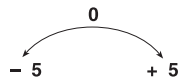

Aquaquadro

Mini L.E.D. 3W
white

- STAINLESS STEEL RING
- IP 67
- 3 X 1 WATT POWER L.E.D.
- MOVABLE
- HALF FROSTED GLASS
- 230 VOLT READY TO INSTALL
- SHORT CIRCUIT AND OVERLOAD PROTECTION

Aquaquadro

Mini L.E.D. 3W
blue (option)