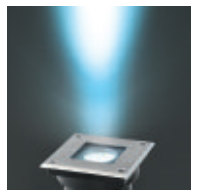

Aquadown mini L.E.D. 3W

This is not a simulation
Total power 12 watt
Distance from the wall 0,05 m
Distance between
Aquadown L.E.D.: 0,4 m

*Warning: Aquadown is not for
underwater use in pools*

Aquadown

Mini L.E.D. 3W
white

- STAINLESS STEEL RING
- IP 67
- 3 X 1 WATT POWER L.E.D.
- MOVABLE
- HALF FROSTED GLASS
- 230 VOLT READY TO INSTALL
- SHORT CIRCUIT AND OVERLOAD PROTECTION

Aquadown

Mini L.E.D. 3W
blue (option)

3 meters silicone wire included

Aquaquadro

Mini L.E.D. 3W
white

- STAINLESS STEEL RING
- IP 67
- 3 X 1 WATT POWER L.E.D.
- MOVABLE
- HALF FROSTED GLASS
- 230 VOLT READY TO INSTALL
- SHORT CIRCUIT AND OVERLOAD PROTECTION

Aquaquadro

Mini L.E.D. 3W
blue (option)