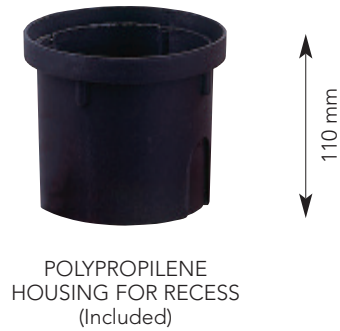

Aquadown mini L.E.D. 3W

This is not a simulation
Total power 12 watt
Distance from the wall 0,05 m
Distance between
Aquadown L.E.D.: 0,4 m

*Warning: Aquadown is not for
underwater use in pools*

Aquadown

Mini L.E.D. 3W
white

- STAINLESS STEEL RING
- IP 67
- 3 X 1 WATT POWER L.E.D.
- MOVABLE
- HALF FROSTED GLASS
- 230 VOLT READY TO INSTALL
- SHORT CIRCUIT AND OVERLOAD PROTECTION

Aquadown

Mini L.E.D. 3W
blue (option)

3 meters silicone wire included

Aquaquadro

Mini L.E.D. 3W
white

- STAINLESS STEEL RING
- IP 67
- 3 X 1 WATT POWER L.E.D.
- MOVABLE
- HALF FROSTED GLASS
- 230 VOLT READY TO INSTALL
- SHORT CIRCUIT AND OVERLOAD PROTECTION

Aquaquadro

Mini L.E.D. 3W
blue (option)

3 meters silicone wire included