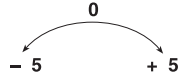

Aquadown

Mini L.E.D. 3W
blue (option)

3 meters silicone wire included