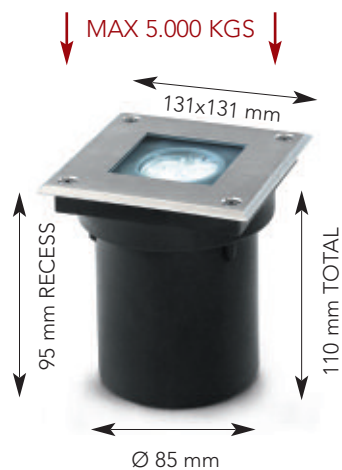

Aquadown mini L.E.D. 3W

This is not a simulation
Total power 12 watt
Distance from the wall 0,05 m
Distance between
Aquadown L.E.D.: 0,4 m

*Warning: Aquadown is not for
underwater use in pools*

Aquadown

Mini L.E.D. 3W
white

- STAINLESS STEEL RING
- IP 67
- 3 X 1 WATT POWER L.E.D.
- MOVABLE
- HALF FROSTED GLASS
- 230 VOLT READY TO INSTALL
- SHORT CIRCUIT AND OVERLOAD PROTECTION

Aquadown

Mini L.E.D. 3W
blue (option)

3 meters silicone wire included

Aquaquadro

Mini L.E.D. 3W
white

- STAINLESS STEEL RING
- IP 67
- 3 X 1 WATT POWER L.E.D.
- MOVABLE
- HALF FROSTED GLASS
- 230 VOLT READY TO INSTALL
- SHORT CIRCUIT AND OVERLOAD PROTECTION

Aquaquadro

Mini L.E.D. 3W
blue (option)