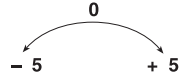

Aquadown mini L.E.D. 3W

This is not a simulation
Total power 12 watt
Distance from the wall 0,05 m
Distance between
Aquadown L.E.D.: 0,4 m

*Warning: Aquadown is not for
underwater use in pools*

Aquadown

Mini L.E.D. 3W
white