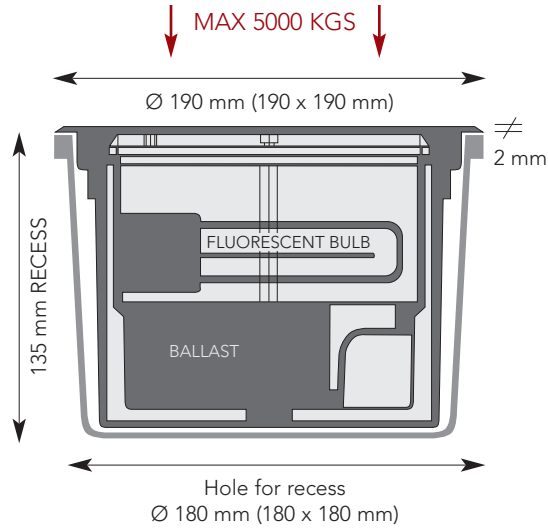

Aquadown *medio*

"Lighting fixture to be floor-recessed.
Die cast aluminium body.
Light beam to be oriented at will (only
AR111 version).
The IP 67 protection rating allows for
dust-proofing and water-proofing,
even during brief immersions.
Suitable for fitting in damp surroundings,
both indoors and outdoors".

**Aquadown
medio**
fluo 10 "T"
(round)

- INTEGRATED BALLAST
- FLUORESCENT 10 WATT G 24 d-1
- STAINLESS STEEL RING
- DIE-CAST ALUMINIUM BODY
- COMPLETELY FROSTED GLASS (Standard)
- IP 67
- FIX

• DULUX-D

**Aquadown
medio**
fluo 10 "Q"
(square)

**Aquadown
medio**
AR111 "T"
(round)

- INTEGRATED TRANSFORMER
- HALOGEN AR111 50 W
- STAINLESS STEEL RING
- DIE-CAST ALUMINIUM BODY
- HALF FROSTED GLASS (Standard)
- IP 67
- MOVABLE

**Aquadown
medio**
AR111 "Q"
(square)