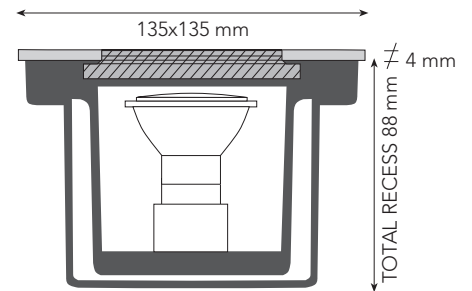

the solution

Aquadown Compact

IP 67

"Lighting fixture to be floor-recessed. Die cast aluminium body. The IP 67 protection rating allows for dust-proofing and water-proofing, even during brief immersions. Suitable for fitting in damp surroundings, both indoors and outdoors".

Aquadown Compact "T"

ES 50
(round)

- HALF FROSTED GLASS (Standard)
- MAX 35 W - Q PAR 16 - GU10
- READY TO INSTALL
- STAINLESS STEEL RING
- DIE-CAST ALUMINIUM BODY
- IP67
- FIX
- COMPLETELY FROSTED GLASS (on request)

Aquadown Compact "Q"

ES 50
(square)

- HALF FROSTED GLASS (Standard)
- MAX 35 W - Q PAR 16 - GU10
- READY TO INSTALL
- STAINLESS STEEL RING
- DIE-CAST ALUMINIUM BODY
- IP67
- FIX
- COMPLETELY FROSTED GLASS (on request)

when installing Aquadown, a "drainage bed" of at least 20 centimeters has to be observed under the recessing box (gravel and sand)

Plastic box always included

Total recess **only 88 mm**

Fixture only without plastic case