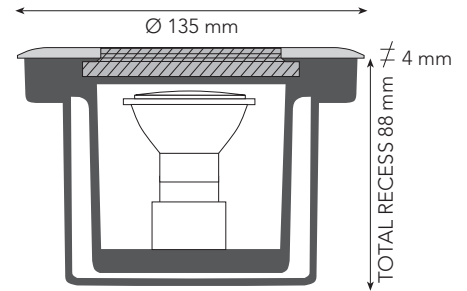

the solution

Aquadown Compact

IP 67

"Lighting fixture to be floor-recessed. Die cast aluminium body. The IP 67 protection rating allows for dust-proofing and water-proofing, even during brief immersions. Suitable for fitting in damp surroundings, both indoors and outdoors".

Aquadown Compact "T"

ES 50
(round)

- HALF FROSTED GLASS (Standard)
- MAX 35 W - Q PAR 16 - GU10
- READY TO INSTALL
- STAINLESS STEEL RING
- DIE-CAST ALUMINIUM BODY
- IP67
- FIX
- COMPLETELY FROSTED GLASS (on request)

Aquadown Compact "Q"

ES 50
(square)

- HALF FROSTED GLASS (Standard)
- MAX 35 W - Q PAR 16 - GU10
- READY TO INSTALL
- STAINLESS STEEL RING
- DIE-CAST ALUMINIUM BODY
- IP67
- FIX
- COMPLETELY FROSTED GLASS (on request)

when installing Aquadown, a "drainage bed" of at least 20 centimeters has to be observed under the recessing box (gravel and sand)

Plastic box always included

Total recess **only 88 mm**

Fixture only without plastic case