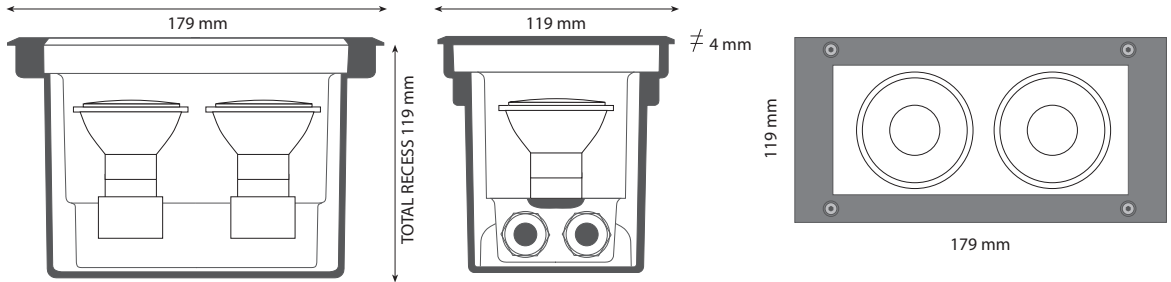

## Aquadouble

IP 67

"Lighting fixture to be floor-recessed. Die cast aluminium body. The IP 67 protection rating allows for dust-proofing and water-proofing, even during brief immersions. Suitable for fitting in damp surroundings, both indoors and outdoors".

# Aquadouble

ES 50

- HALF FROSTED GLASS (Standard)
- GU10 - 230 V - Q PAR 16
- MAX 35 W X 2
- READY TO INSTALL
- STAINLESS STEEL FRAME
- DIE-CAST ALUMINIUM BODY
- IP67
- COMPLETELY FROSTED GLASS (on request)

when installing Aquadouble, a "drainage bed" of at least 20 centimeters has to be observed under the recessing box (gravel and sand)

Plastic box always included

Double wire entry for serial connections

This article is covered by a **warranty** of **4 years**