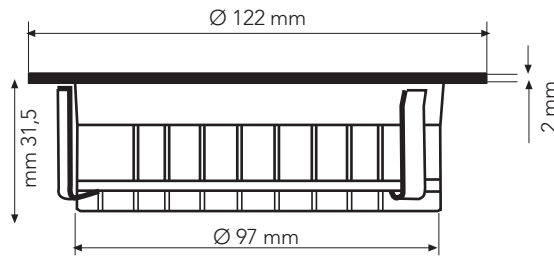

## Aquadisk

20 watt

**NEW  
GLASS**

- HALOGEN G4 20 WATT QT9
- DIE-CAST ALUMINIUM BODY
- TEMPERED GLASS
- SILICONE RUBBER GASKETS
- 3 m SILICONE WIRE INCLUDED
- IP 68\*

**AD-02**  
POLYPROPYLENE BOX:  
FOR RECESS (Included)

↓ MAX 500 KGS ↓

**AD - 03 DEEP**  
POLYPROPYLENE BOX:  
FOR RECESS (On request)