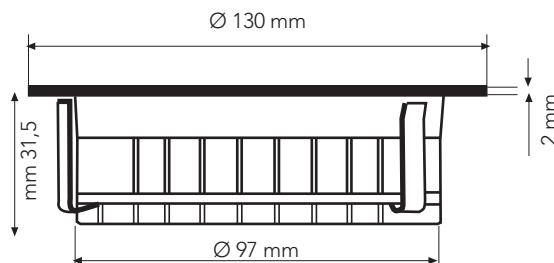

## Aquadisk

steel

20 watt

**NEW  
GLASS**

- HALOGEN G4 20 WATT QT9
- DIE-CAST ALUMINIUM BODY
- TEMPERED GLASS
- SILICONE RUBBER GASKETS
- 3 m SILICONE WIRE INCLUDED
- STAINLESS-STEEL RING
- IP 68\*

**AD-02**  
POLYPROPYLENE BOX:  
FOR RECESS (Included)

↓ MAX 500 KGS ↓

**AD - 03 DEEP**  
POLYPROPYLENE BOX:  
FOR RECESS (On request)

\* WARNING: although these fixtures are classified and tested IP68, they are not for permanent use in water and cannot be installed permanently in water... They allow brief and accidental immersions in fresh water max 1,5 m depth due to temporary flooding.